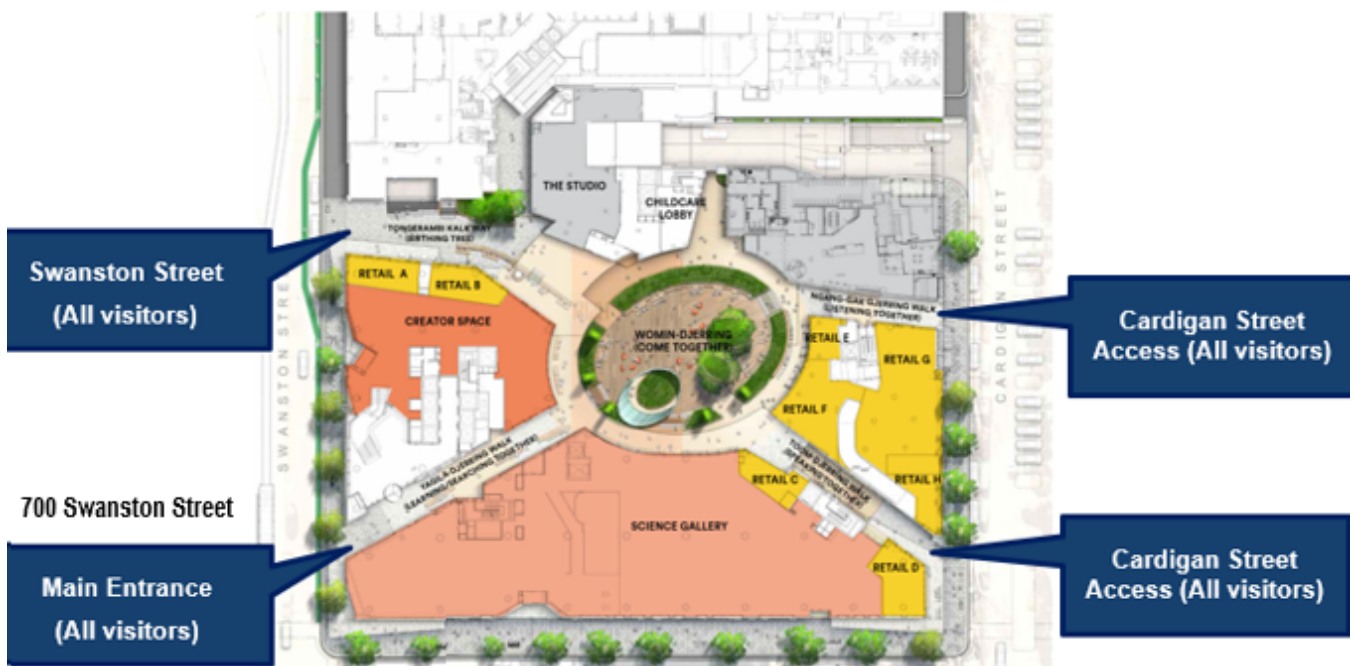

Getting to the Melbourne Connect Precinct

The precinct is located on the junction of Swanston Street and Grattan Street and bounded by Cardigan Street to the east.

Pedestrians

Pedestrian access is available from Swanston Street and Cardigan Street

Trams

Trams run along Swanston Street, and stop at Melbourne Central Station and Flinders Street Station, which provide links to the outer suburbs of Melbourne

Swanston Street tram numbers are 1, 3, 3a, 5, 6, 16, 64, 67 & 72

Train

The closes train station is Melbourne Central

Parking

Melbourne Connect does not have onsite parking, however, the closest parking location to the building is Cardigan House Parking.

Location: Cardigan House, 96 Grattan St, Carlton VIC 3053